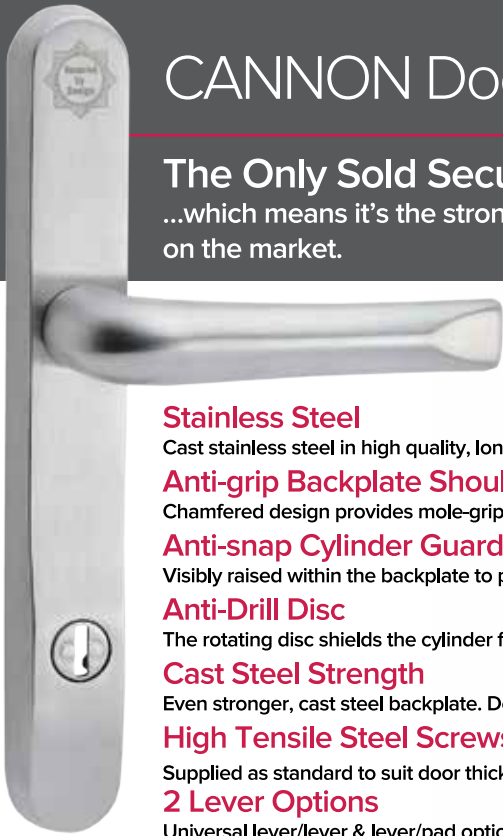

CANNON Door - Stainless Steel Door Handles

The Only Sold Secure Silver Accredited Door Handle.

...which means it's the strongest, most secure, BSI Kitemarked, TS007 2 Star Accredited security handle on the market.