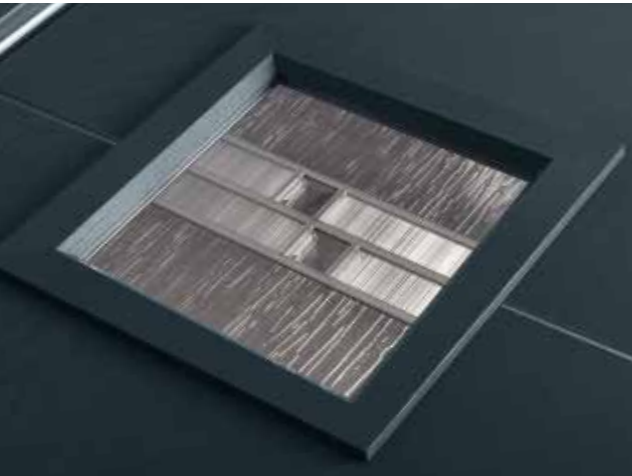

Brampton  
OPTION

Door Colour: **Red**  
Decorative Glass: **Victorian Border**

Brampton  
OPTION

Door/Frame Colour: **Cream White**  
Decorative Glass: **Finesse**

Brampton  
OPTION

Door Colour: **Silver Grey**  
Decorative Glass: **Aurora**